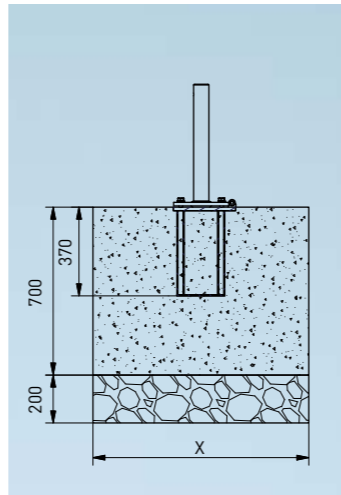

Mastlänge	X
5 m	50 cm
6 m	60 cm
7 m	70 cm
8 m	80 cm
9 m	90 cm
10 m	100 cm
11 m	110 cm
12 m	120 cm